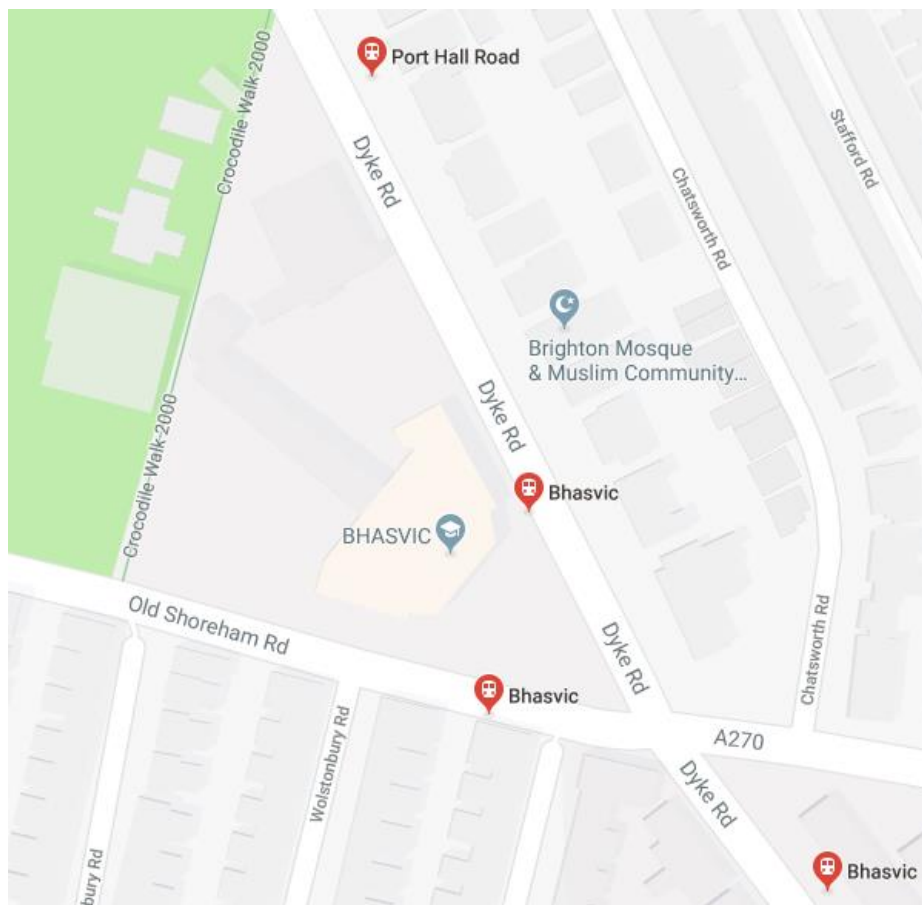

Bus Links

BHASVIC is fortunate enough to be served by numerous routes, with three bus stops metres from the front entrance (see below)

To easily plan your journey, visit [Brighton & Hove Buses](#)

Visitors Parking (2 car parks)

3 disabled parking bays are available in car parks, accesible via Old Shoreham Road.

There is very limited visitor parking spaces on site, available strictly on a first-come-first-served basis. Parking is free, and must be in the designated bays.

[Parking zone information](#)

Train

BHASVIC is a 15-20 minute walk from Brighton Train Station.

There is a taxi rank at the rear of the station - the journey is a 5 minute ride.

Taxis

Brighton & Hove Radio Cabs: 01273 204060