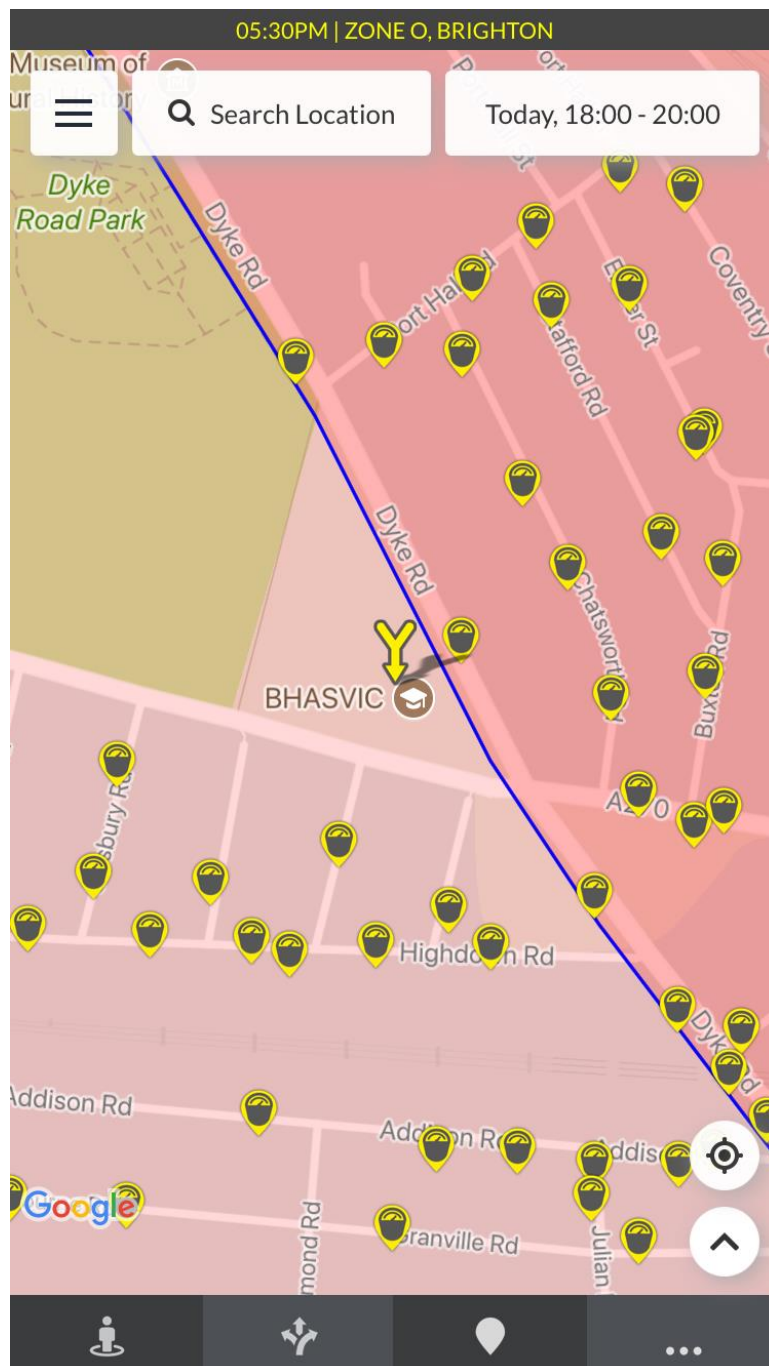

Bus Links

BHASVIC is fortunate enough to be served by numerous routes, with three bus stops metres from the front entrance (see below)

To easily plan your journey, visit [Brighton & Hove Buses](#)

Visitors Parking (2 car parks)

3 disabled parking bays are available in car parks, accesible via Old Shoreham Road.

There is very limited visitor parking spaces on site, available strictly on a first-come-first-served basis. Parking is free, and must be in the designated bays.

[Parking zone information](#)

Train

BHASVIC is a 15-20 minute walk from Brighton Train Station.

There is a taxi rank at the rear of the station - the journey is a 5 minute ride.

Taxis

Brighton & Hove Radio Cabs: 01273 204060