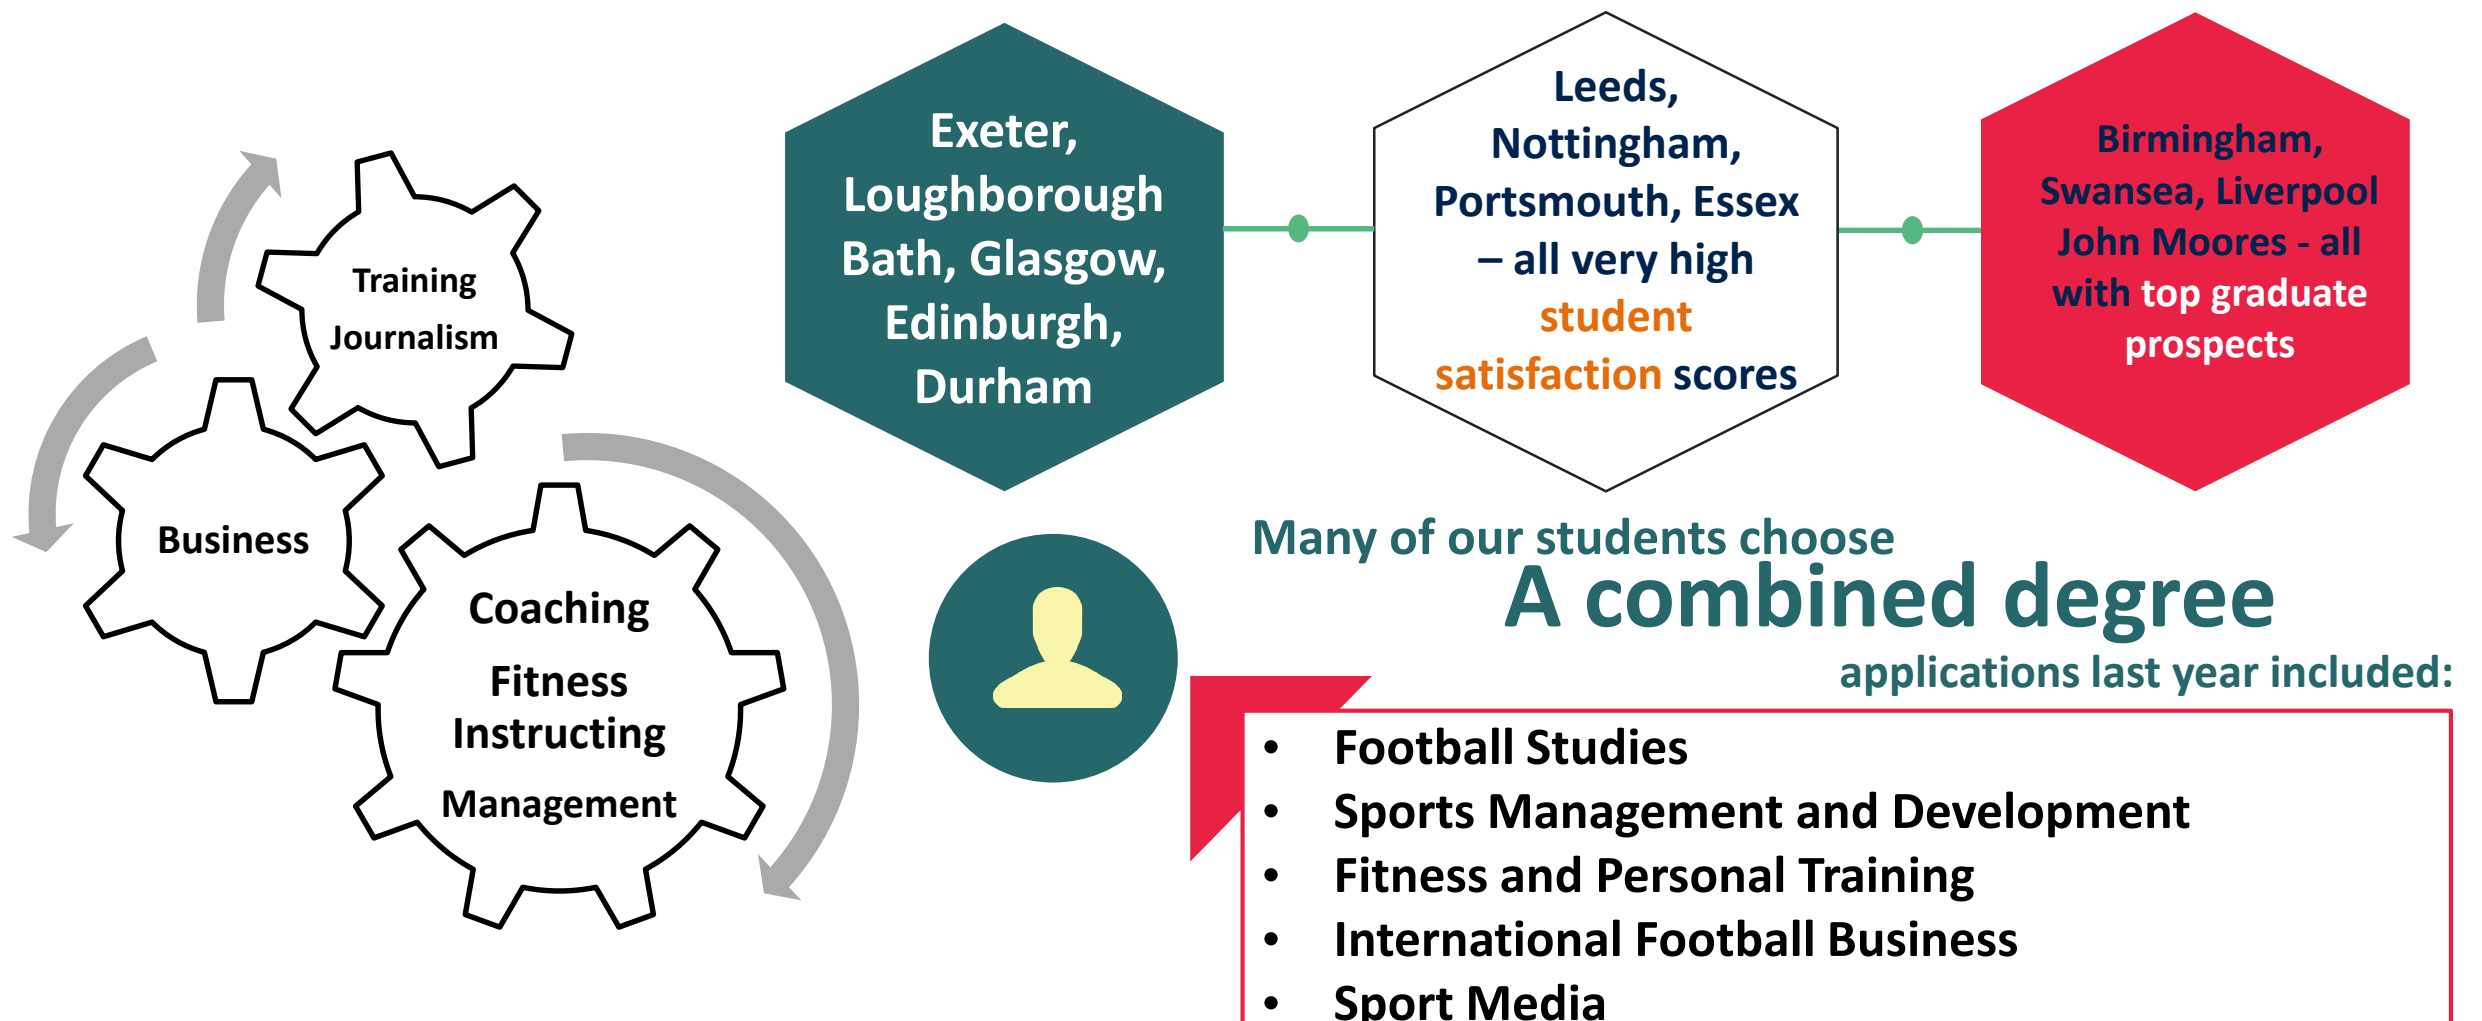

Top 10 Universities for Sport & PE

Complete University Guide 2020

Why not try a foundation degree..

Chichester
BBB (A level)
DMM (BTEC)

Essex
BCC (A level)
DMM (BTEC)

Leeds Beckett
(with Foundation Year)
DDD (A level)
MMP (BTEC)

.....or degree / higher apprenticeship

Sports and Fitness Instructor Apprenticeships
Notgoingtouni.co.uk

A level grades or BTEC equivalents

Birmingham
AAA (A level)
DDD (BTEC)