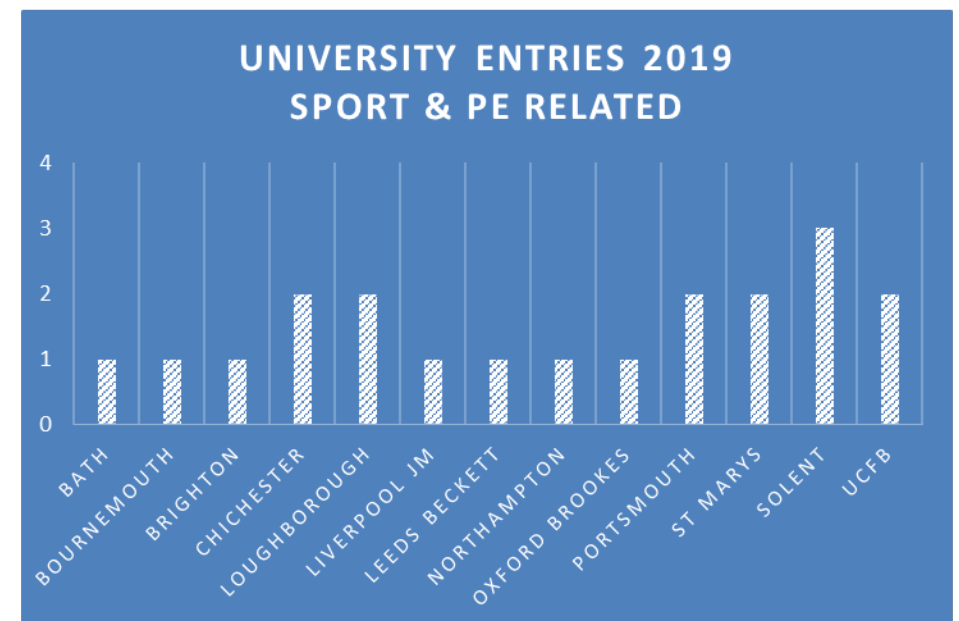

Sport & Physical Education

Higher Education at BHASVIC 2019

In Sept 2019, 20 BHASVIC students went onto study Sport & PE Science at 12 different universities

Many of our students go onto pursue a career in sport and will embark on many pathways, including higher education.

In addition to studying sport at university, student will begin professional sporting careers, take up coaching or sponsorships in the UK and abroad.

Students can add Sport Performance to their timetable at BHASVIC for their chosen sports.

Should I study Sport at degree level?

You will develop your skills and knowledge in and around training and competition. Topics range from your own physical conditioning, sports coaching, performance psychology, performance analysis, sport development and sports nutrition.

You will have around 12 hours of lectures each week and workshops too. Content will be diverse and will often involve participation in sporting activities outside lectures.

Types of Degree

- Sport is a very wide ranging subject area and combines well with:
- Coaching
- Performance
- Management
- Even Journalism and Marketing

Entry Requirements

- BTEC Sport is very useful
- Useful to have
- Related subjects such as Business
- Depending on what are of the Sports industry you would like to focus on

Example modules

- Fundamentals of Sport Coaching
- Fundamentals of Teaching Physical Education
- Academic, Research and Vocational Skills
- Sport and the Social Sciences
- Kinesiology, Growth and Development
- Fundamentals of Sport and Exercise Science