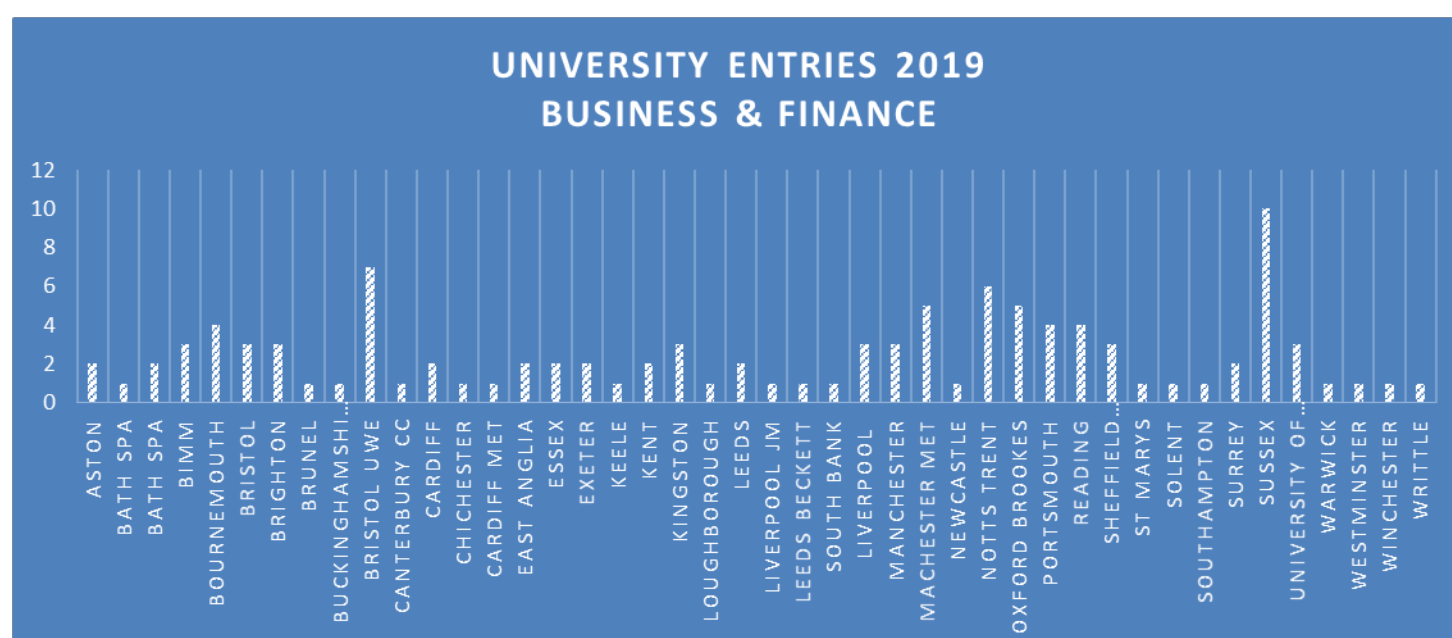

Business & Finance

Higher Education at BHASVIC 2019

In Sept 2019, 106 BHASVIC students went onto study Business at 44 different universities

Business remains year on year one of our **top two** subjects for University study.

Entry to University can be through studying **Business A level** or **BTEC**

Should I study a Business or Finance degree?

There's a huge range of business degrees available, from business or business management to more specialised such as marketing, human resource management or business analytics

Teaching methods on a business degree can include:

- Lectures
- Seminars
- Case studies
- Computer sessions
- Check out placements

Types of Business degree

- business
- business management
- management
- business administration
- accounting
- human resource management
- marketing awareness
- business analytics

Entry Requirements

- You don't usually need specific subjects
- You do need good grades in GCSE Maths and English.
- However, for some courses A level maths is required or preferred
- For some related subjects, such as economics, maths A level is sometimes required

Business degree modules

- Can include:
- economics
- business law
- marketing
- accounting and finance
- HR
- management
- personal skills development
- business analytics /quantitative methods for business (maths-based analysis)

Top 10 Universities for Business

Complete University Guide 2020

St Andrews, Kings College, Warwick, Bath, Loughborough

Durham, Lancaster, Leeds, York – all very high student satisfaction scores

UCL, Exeter, Glasgow, Birmingham - all with top graduate prospects

Many of our students choose

A combined degree

applications last year included:

- International Business and Management
- Banking and Finance
- Marketing and Management
- Finance and Investment
- Equine Performance and Business Management

Why not try a foundation degree..

Exeter

AAB (A level)
DDM (BTEC)

Middlesex

BBC (A level)
DDM (BTEC)

Bristol UWE

(foundation)
DD (A level)
MM (BTEC)

Essex

BBB (A level)
DDD (BTEC)

Civil Service fast track
Gov.uk

A level grades / BTEC equivalents

.....or a degree apprenticeship